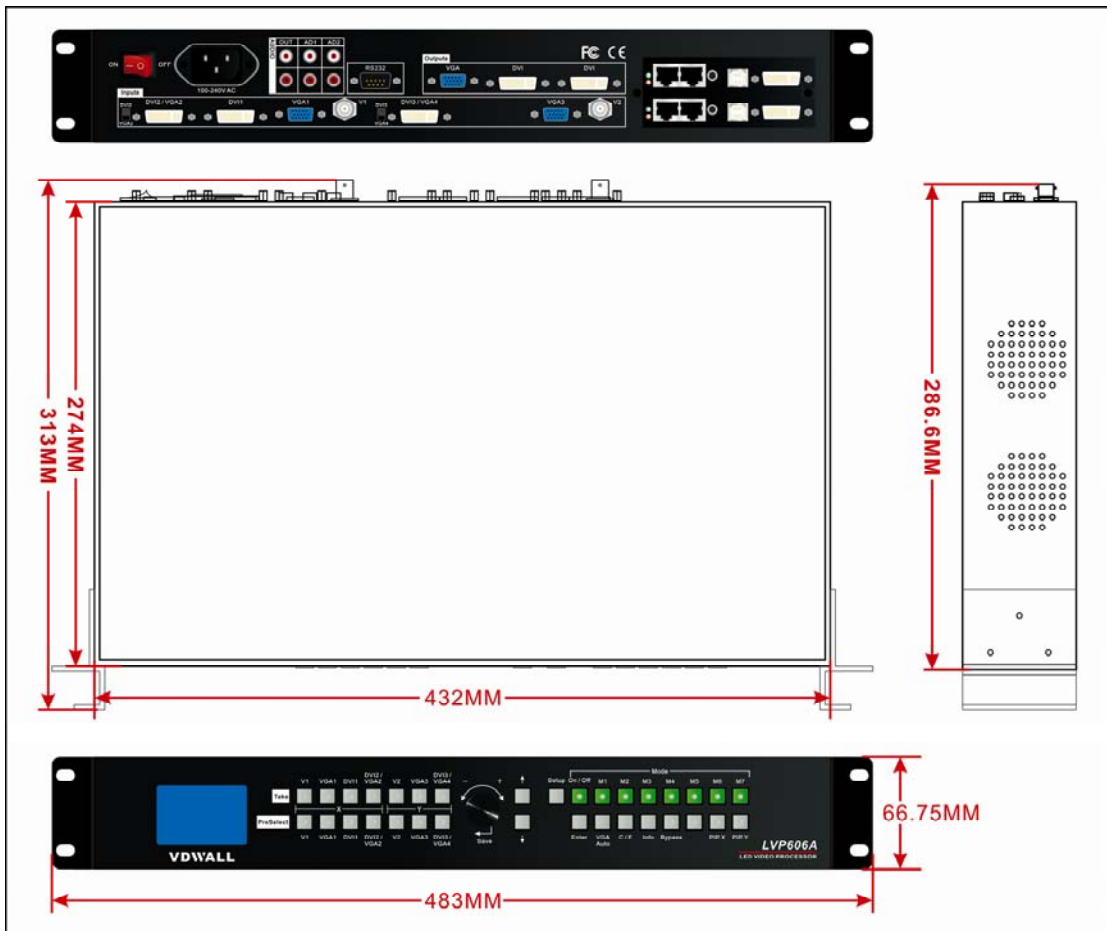

# LVP606A——LED HD VIDEO SWITCHER

- ◆ A new generation of professional LED video switcher
- ◆ Clearer and more fluent image, stronger functions, easier to operate and setup.
- ◆ 4-channel VGA input interfaces & 3-channel DVI/HDMI input interface
- ◆ Pre-switch, seamless switch, fade in fade out functions between 2 random input signals
- ◆ 7 user-defined display modes, switch them by one button
- ◆ Double PIP display , Unrestricted tri-picture display
- ◆ 1920 x1080 full HD input and output for single machine

7. The time of fade-in/fade-out can be 0.5s,1.0s,1.5s.
8. Double PIP display , Unrestricted tri-picture display
9. HDMI 1.3a with HDCP, HD 1080p input
10. 1920 x 1080 p or 1600 x 1200 output for single machine
11. 10-bit Processing
12. Easy panel control, knob and RS232 control
13. Press keys on frontal panel to directly select 7-channel input signal source,including:
  - 1 x DVI /HDMI ( with HDCP ) 2 x DVI-I(VGA/DVI/HDMI with HDCP)
  - 2 x VGA 2 x CVBS
14. 2 channels can be configured to connect external stereo audio, plus DVI/HDMI audio, there are 3-channel audio for synchronous switch
15. 2 LED Transmission Cards Built-in ability
16. 24/7 Application

<b>Others</b>	
Control	Panel Button,RS232
Power	100-240VAC 60W 50/60Hz
Operating Temp	5-40 °C
Humidity	15-85%
dimensions	145mm (height) × 370mm (width) × 535mm (length)
Weight	4.2 Kg

◆ Dimensions:

◆ Connection diagram