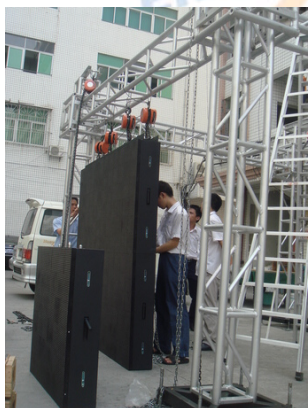

Installation: