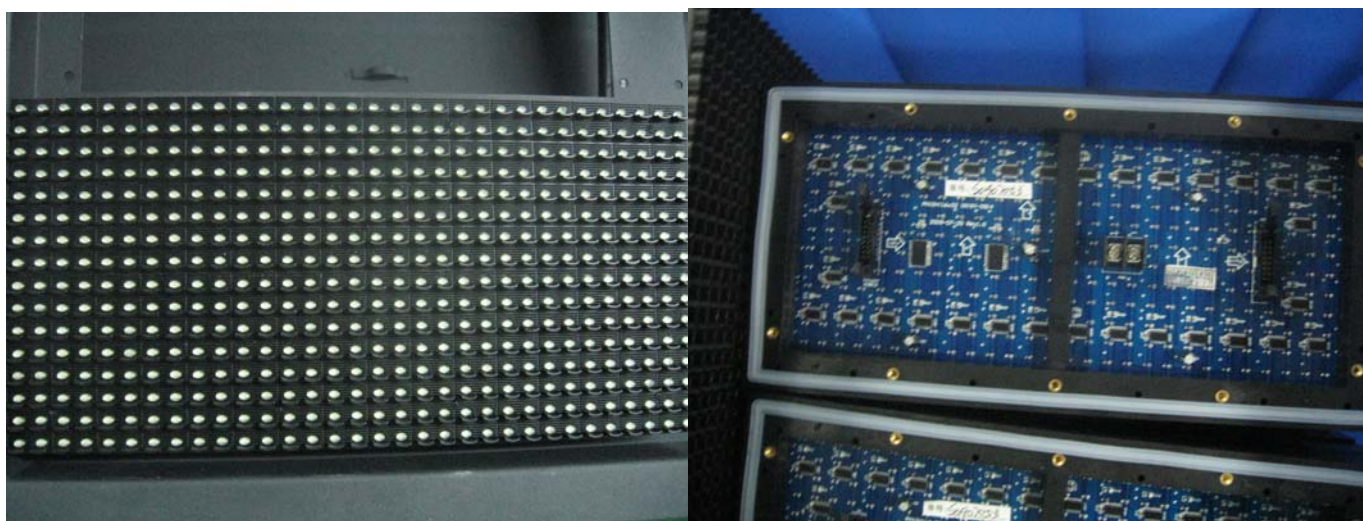

Shenzhen ERALED Optoelectronics Co., Ltd.

Prepared by Prepared by Shenzhen ERALED Optoelectronics Co., LTD

P10 Outdoor Single Green Color with Wireless controlling System

Module

Cabinet Assemble

Address: ERALED Industry Park, Xincheng Road, Shajing town, Bao an District, Shenzhen, China
Email: manager@eraled.cn MSN: ERALEDdisplay@hotmail.com, Skype: ERALEDdisplay