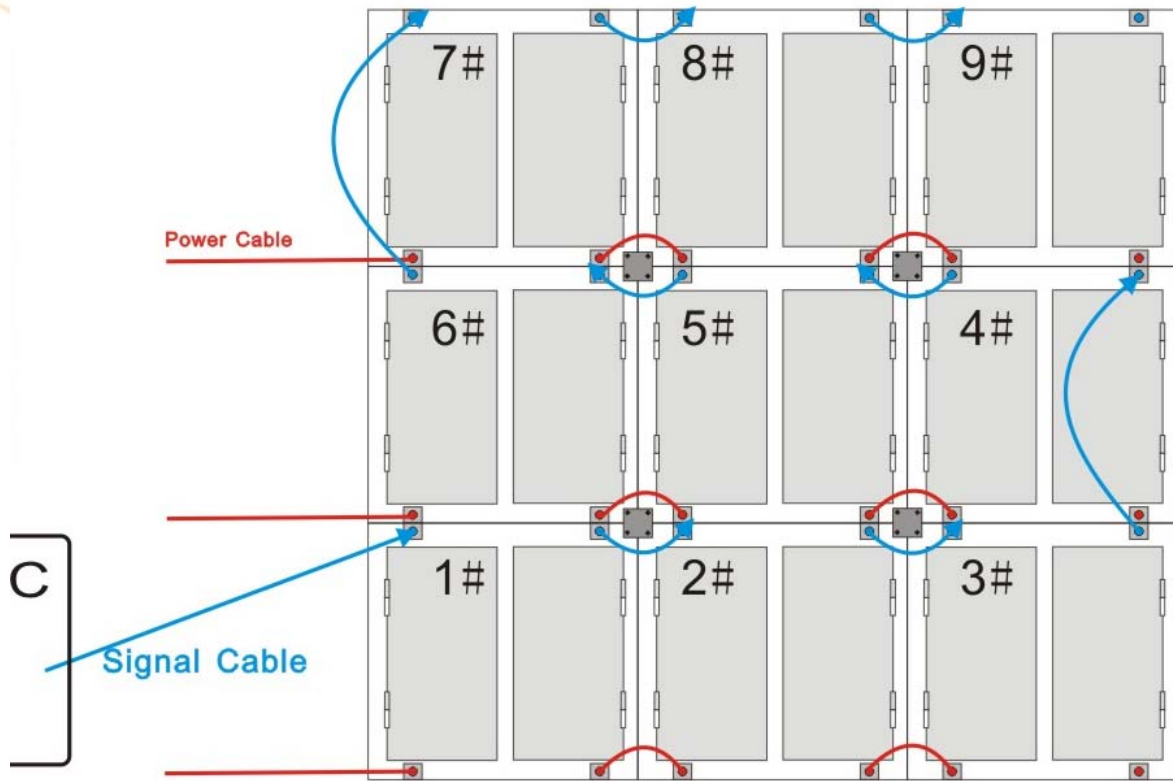

1. Software series No:

888888

2. System's data connection drawing: software and hardware connection:

View of backside

UTP

CON file's connection: