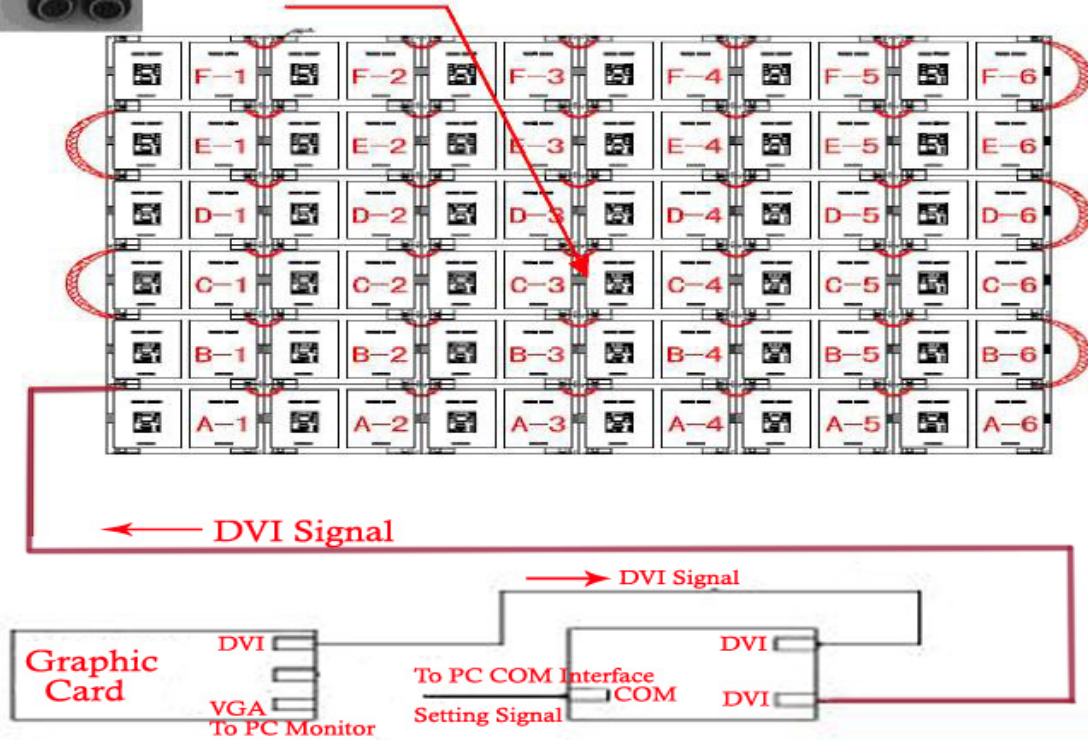

1. Software series No:

888888

2. System's data connection drawing: software and hardware connection:

View of backside

UTP

CON file's connection: