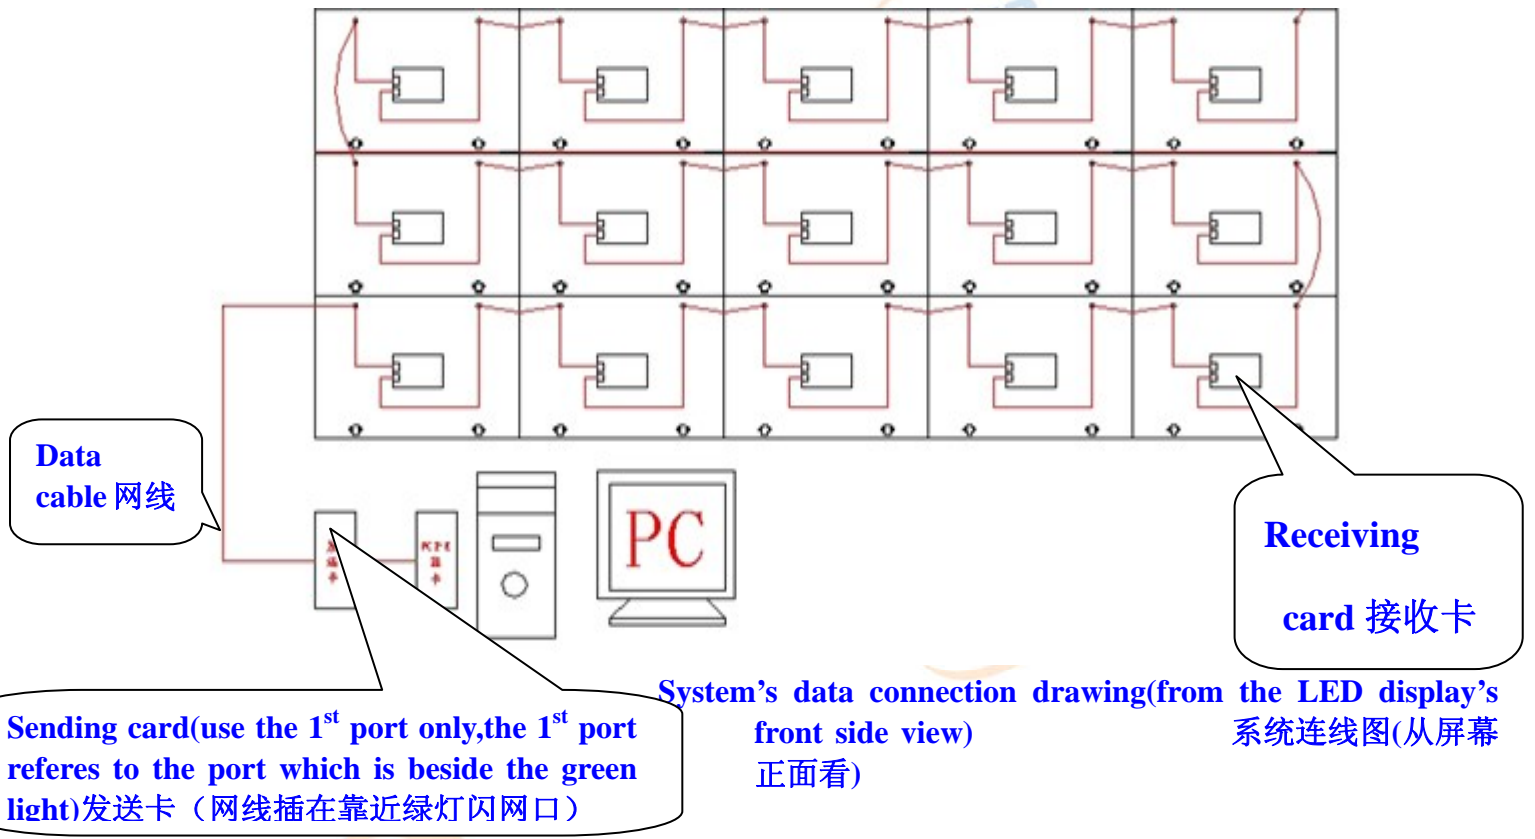

1. Software series No:

888888

2. System's data connection drawing: software and hardware connection:

View of backside

UTP

CON file's connection: